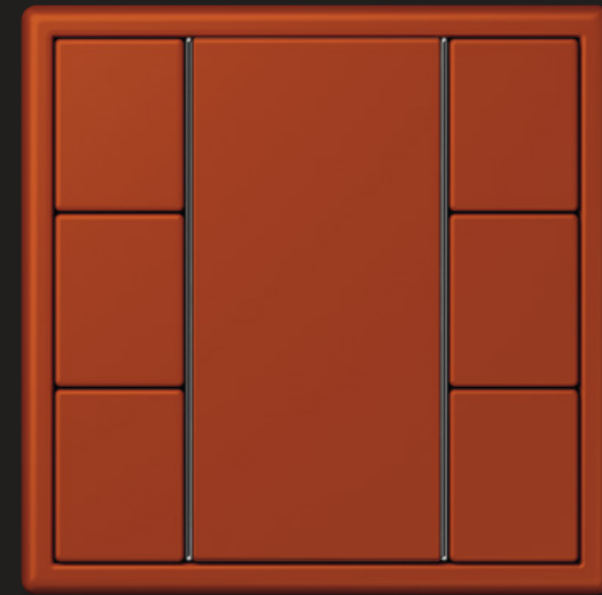

Variety of colours

PUSH-BUTTON SENSOR IN LES COULEURS® LE CORBUSIER

Worldwide exclusive in 63 colours