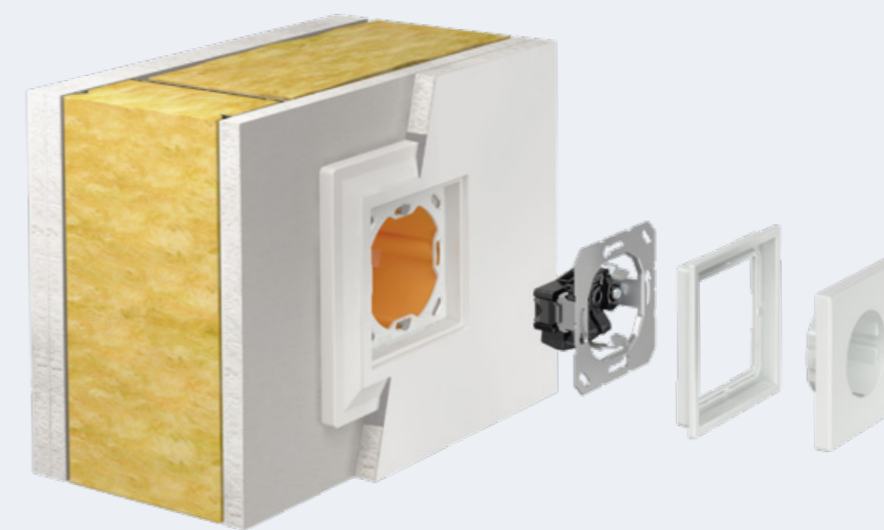

## BRICKWORK MOUNTING

LS ZERO is installed using commercially available mounting boxes and a standardised narrow frame. The flush installation enables a plastering adapter. This bonds firmly with the plaster and prevents cracks forming. The included plastering aid makes clean plastering easier.

The "Brickwork / Dry Wall" video explains the individual installation steps.  
[jung.de/lzero](http://jung.de/lzero)

## Dry wall

LS ZERO and mounting surface also merge seamlessly visually in dry wall construction without needing special tools or special mounting boxes.

### DRY WALL INSTALLATION

The prerequisite for dry wall mounting is the double board layer of the dry wall. The plastering adapter has the same installation height as plasterboard (12.5 mm) and enables the tight fit and firm bond with the surface.