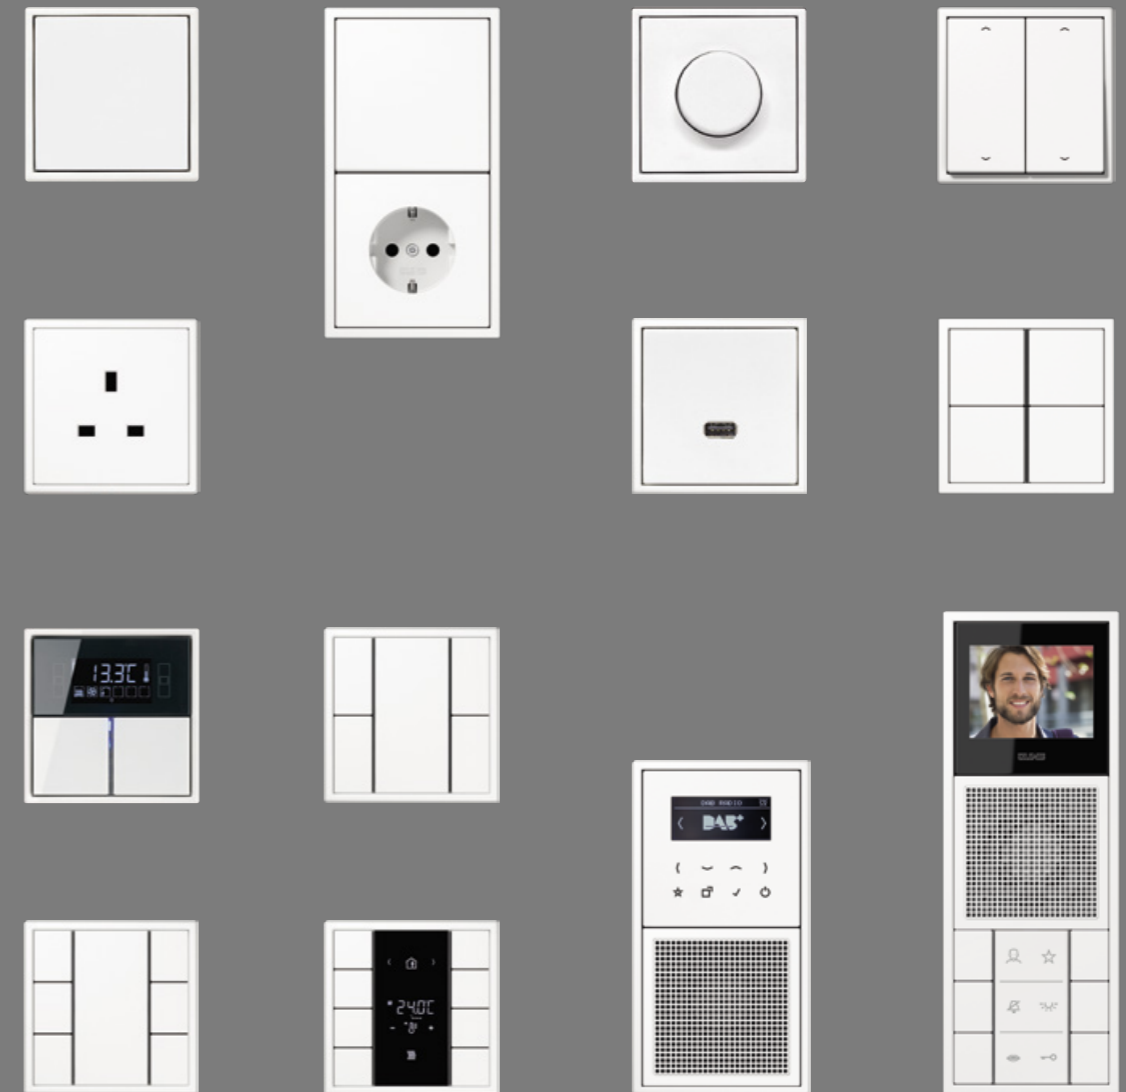

# Brickwork

The flush-mounting range creates a flowing transition between brickwork and switch.

## Colour scheme

The flush-mounted switches in the matt Les Couleurs®  
Le Corbusier colours make unique statements.

## PUSH-BUTTON SENSOR IN LES COULEURS® LE CORBUSIER

Worldwide exclusive in 63 colours

Le Corbusier (1887–1965) is considered to be one of the most significant architects of the 20<sup>th</sup> century. To this day, Le Corbusier's work has had a substantial influence on architecture and design. For Le Corbusier, colour was just as important as layout or form for his buildings and designs.

# Space

Matching all inserts of the LS range, the LS ZERO frames are also available in the colours stainless steel, aluminium, classic brass and dark.

More than 200 functions can be realised with LS ZERO. From light, temperature, shutters or music to multimedia and door communication to Smart Home solutions.