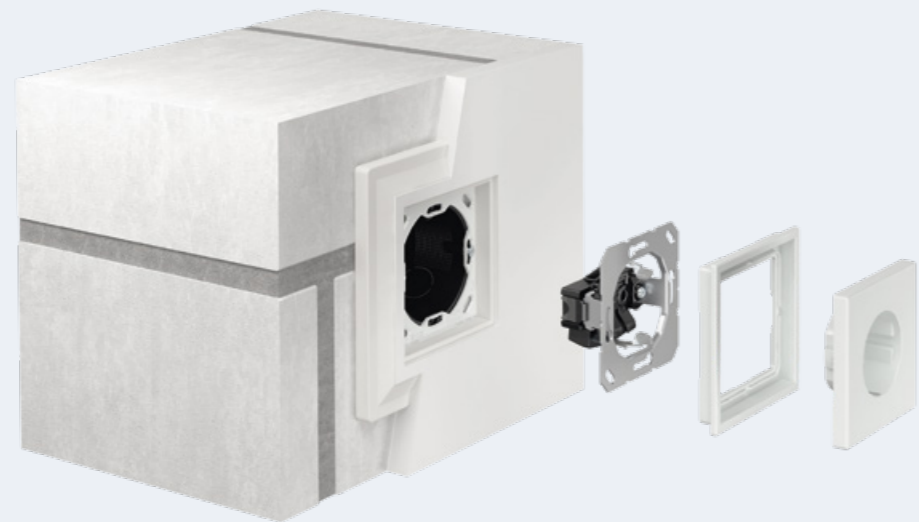

## Flowing transition

Puristic layout is increasingly gaining acceptance in modern interior design. Flowing, smooth transitions between surfaces and components are in demand. LS ZERO as flush-mounted variant of the JUNG LS 990 classic creates a flowing transition between surface and control. Thus design achieves a new architectural quality.

## Surface

With LS ZERO, switches, sockets and smart controls can be installed consistently flush-mounted irrespective of the mounting surface. From conventional to Smart Home: More than 200 functions can be realised with LS ZERO.

# Brickwork

The flush-mounting range creates a flowing transition between brickwork and switch.

## BRICKWORK MOUNTING

LS ZERO is installed using commercially available mounting boxes and a standardised narrow frame. The flush installation enables a plastering adapter. This bonds firmly with the plaster and prevents cracks forming. The included plastering aid makes clean plastering easier.