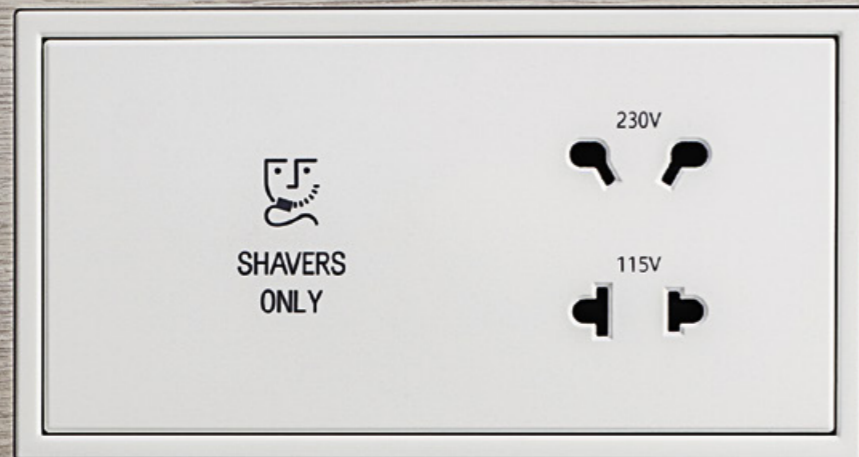

Furniture installation

Interior design in perfection: With LS ZERO, the modern electrical installation becomes a design element of the furniture design.