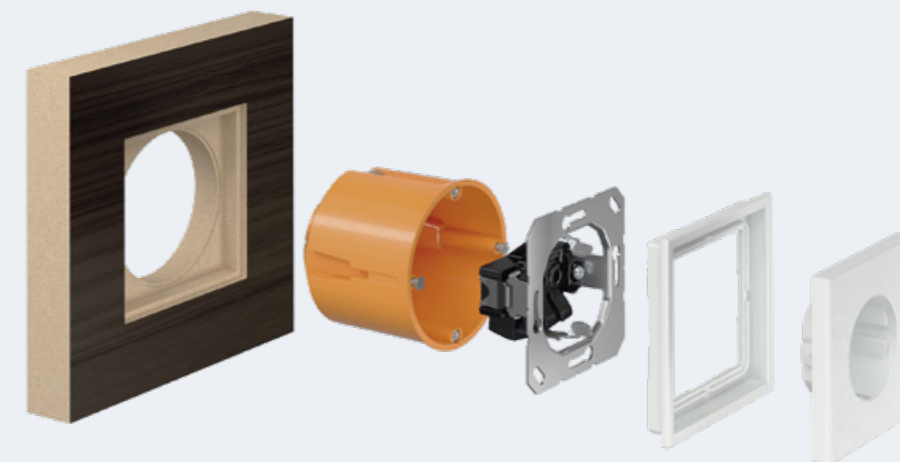

MOUNTING IN FURNITURE

Using the drawing data specified by JUNG, the furniture builder can work to millimetre accuracy. After cutting the recess, commercially available cavity wall boxes are placed to install the desired insert, the LS ZERO frame and the cover flush-mounted.

The "Furniture Installation" video explains the individual installation steps.
jung.de/lzero