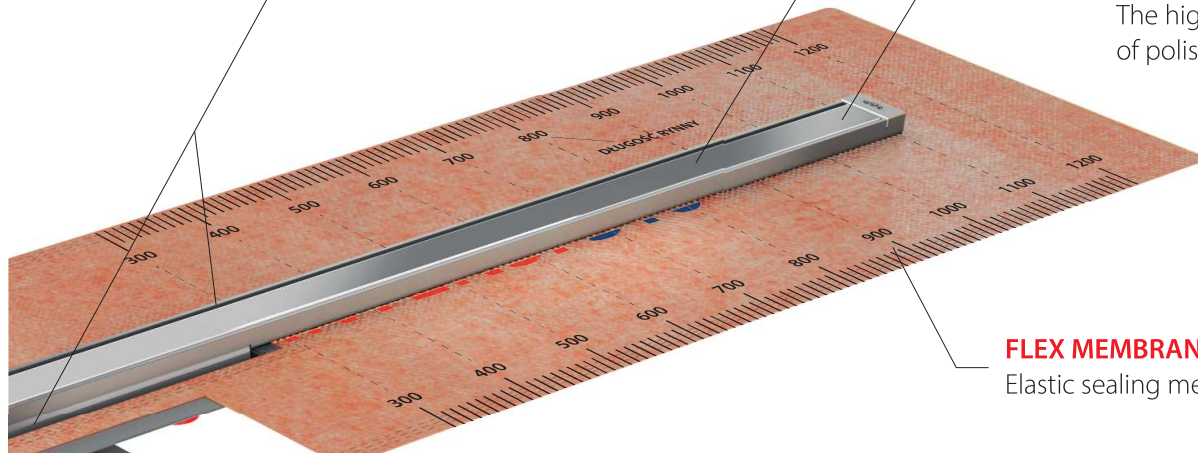

INTENSI 316

NEW

linear shower drain

linear shower drain WIPER

INTENSI 316 UNO

- modern design
- highest quality of workmanship
- can be cut to the required length
- very low construction height
- linear drain for water collection over the entire length of the drain
- compatible with insulating systems and shower rods

DOUBLE FLOW
Double water
drainage system

LIN / LAN
Various grating patterns

SUPER POLER No.8
SATIN BRUSH
SATIN MATT
The highest quality
of polishing available

FLEX MEMBRANE
Elastic sealing membrane

100% PP HOSTALLEN
BEAN single waste trap

REDUCTION ø40 / ø50
reduction tube

linear shower drain WIPER

INTENSI 316 DUO

- modern design
- highest quality of workmanship
- can be cut to the required length
- very low construction height
- linear drain for water collection over the entire length of the drain
- compatible with insulating systems and shower rods

LIN / LAN
Various grating patterns

DOUBLE FLOW
Double water drainage system

SUPER POLER No.8
SATIN BRUSH
SATIN MATT
The highest quality of polishing available

FLEX MEMBRANE
Elastic sealing membrane

100% PP HOSTALLEN
BEAN double waste trap