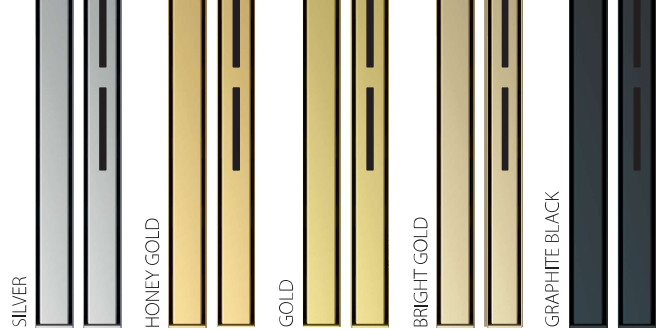

DOUBLE FLOW
Double water
drainage system

LIN / LAN
Various grating patterns

SUPER POLER No.8
SATIN BRUSH
SATIN MATT
The highest quality
of polishing available

FLEX MEMBRANE
Elastic sealing membrane

100% PP HOSTALLEN
BEAN single waste trap

REDUCTION ø40 / ø50
reduction tube

linear shower drain WIPER

INTENSI 316 DUO

- modern design
- highest quality of workmanship
- can be cut to the required length
- very low construction height
- linear drain for water collection over the entire length of the drain
- compatible with insulating systems and shower rods

LIN / LAN
Various grating patterns

DOUBLE FLOW
Double water drainage system

SUPER POLER No.8
SATIN BRUSH
SATIN MATT
The highest quality of polishing available

FLEX MEMBRANE
Elastic sealing membrane

100% PP HOSTALLEN
BEAN double waste trap