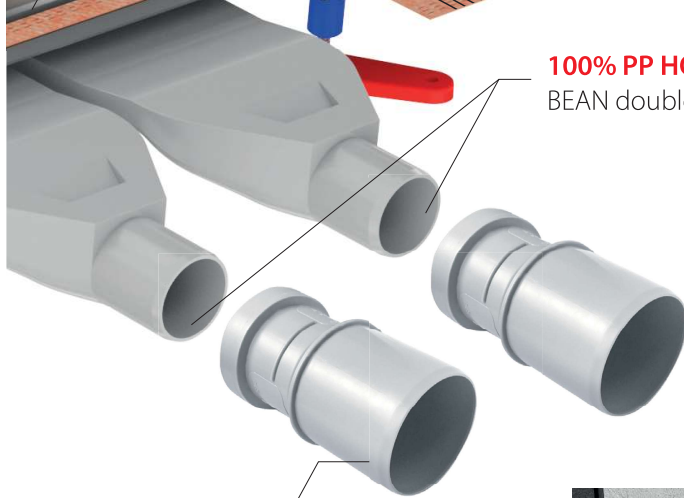

DOUBLE FLOW
Double water
drainage system

LIN / LAN
Various grating patterns

SUPER POLER No.8
SATIN BRUSH
SATIN MATT
The highest quality
of polishing available

FLEX MEMBRANE
Elastic sealing membrane

100% PP HOSTALLEN
BEAN single waste trap

REDUCTION ø40 / ø50
reduction tube

linear shower drain WIPER

INTENSI 316 DUO

- modern design
- highest quality of workmanship
- can be cut to the required length
- very low construction height
- linear drain for water collection over the entire length of the drain
- compatible with insulating systems and shower rods

LIN / LAN
Various grating patterns

DOUBLE FLOW
Double water drainage system

SUPER POLER No.8
SATIN BRUSH
SATIN MATT
The highest quality of polishing available

FLEX MEMBRANE
Elastic sealing membrane

100% PP HOSTALLEN
BEAN double waste trap

REDUCTION $\varnothing 40 / \varnothing 50$
reduction tube

	1	2	3	4	5	6	7	8	9	10	11	12	13	14	15	16	17		
1																			1
2																			2
3																			3
4																			4
5																			5
6																			6
7																			7
8																			8
9																			9
10																			10
11																			11
12																			12
13																			13
14																			14
15																			15
16																			16
17																			17
18																			18
19																			19
20																			20
21																			21
22																			22
23																			23
24																			24
	1	2	3	4	5	6	7	8	9	10	11	12	13	14	15	16	17		