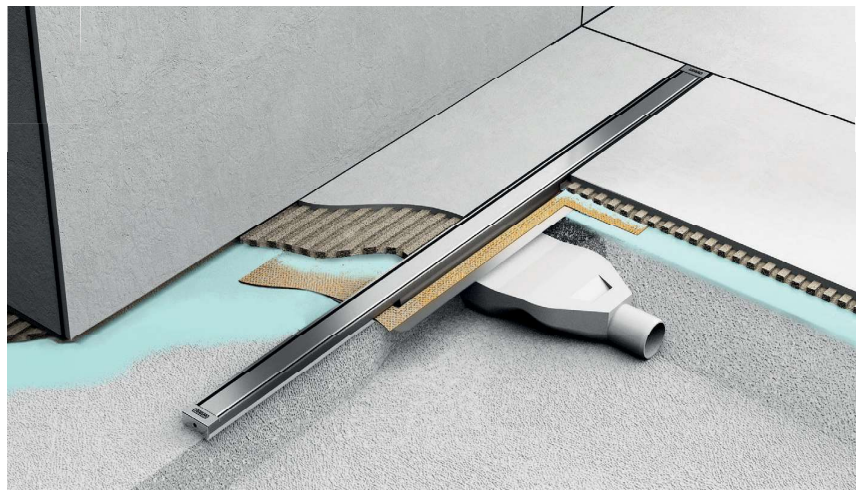

INTENSI 316

NEW

linear shower drain

linear shower drain WIPER

INTENSI 316 UNO

- modern design
- highest quality of workmanship
- can be cut to the required length
- very low construction height
- linear drain for water collection over the entire length of the drain
- compatible with insulating systems and shower rods

DOUBLE FLOW
Double water
drainage system

LIN / LAN
Various grating patterns

SUPER POLER No.8
SATIN BRUSH
SATIN MATT
The highest quality
of polishing available

FLEX MEMBRANE
Elastic sealing membrane

100% PP HOSTALLEN
BEAN single waste trap

REDUCTION ø40 / ø50
reduction tube

linear shower drain WIPER

INTENSI 316 DUO

- modern design
- highest quality of workmanship
- can be cut to the required length
- very low construction height
- linear drain for water collection over the entire length of the drain
- compatible with insulating systems and shower rods

LIN / LAN
Various grating patterns

DOUBLE FLOW
Double water drainage system

SUPER POLER No.8
SATIN BRUSH
SATIN MATT
The highest quality of polishing available

FLEX MEMBRANE
Elastic sealing membrane

100% PP HOSTALLEN
BEAN double waste trap