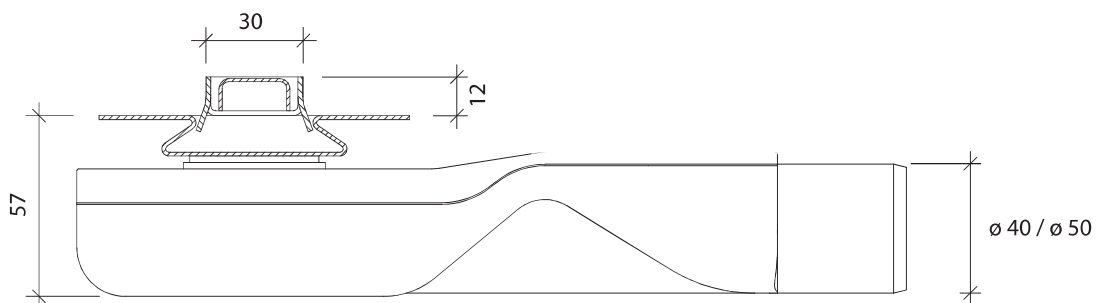

INTENSI 316

NEW

linear shower drain

linear shower drain WIPER

INTENSI 316 UNO

- modern design
- highest quality of workmanship
- can be cut to the required length
- very low construction height
- linear drain for water collection over the entire length of the drain
- compatible with insulating systems and shower rods

DOUBLE FLOW
Double water
drainage system

LIN / LAN
Various grating patterns

SUPER POLER No.8
SATIN BRUSH
SATIN MATT
The highest quality
of polishing available

FLEX MEMBRANE
Elastic sealing membrane

100% PP HOSTALLEN
BEAN single waste trap

REDUCTION ø40 / ø50
reduction tube

linear shower drain WIPER

INTENSI 316 DUO

- modern design
- highest quality of workmanship
- can be cut to the required length
- very low construction height
- linear drain for water collection over the entire length of the drain
- compatible with insulating systems and shower rods

LIN / LAN
Various grating patterns

DOUBLE FLOW
Double water drainage system

SUPER POLER No.8
SATIN BRUSH
SATIN MATT
The highest quality of polishing available

FLEX MEMBRANE
Elastic sealing membrane

100% PP HOSTALLEN
BEAN double waste trap