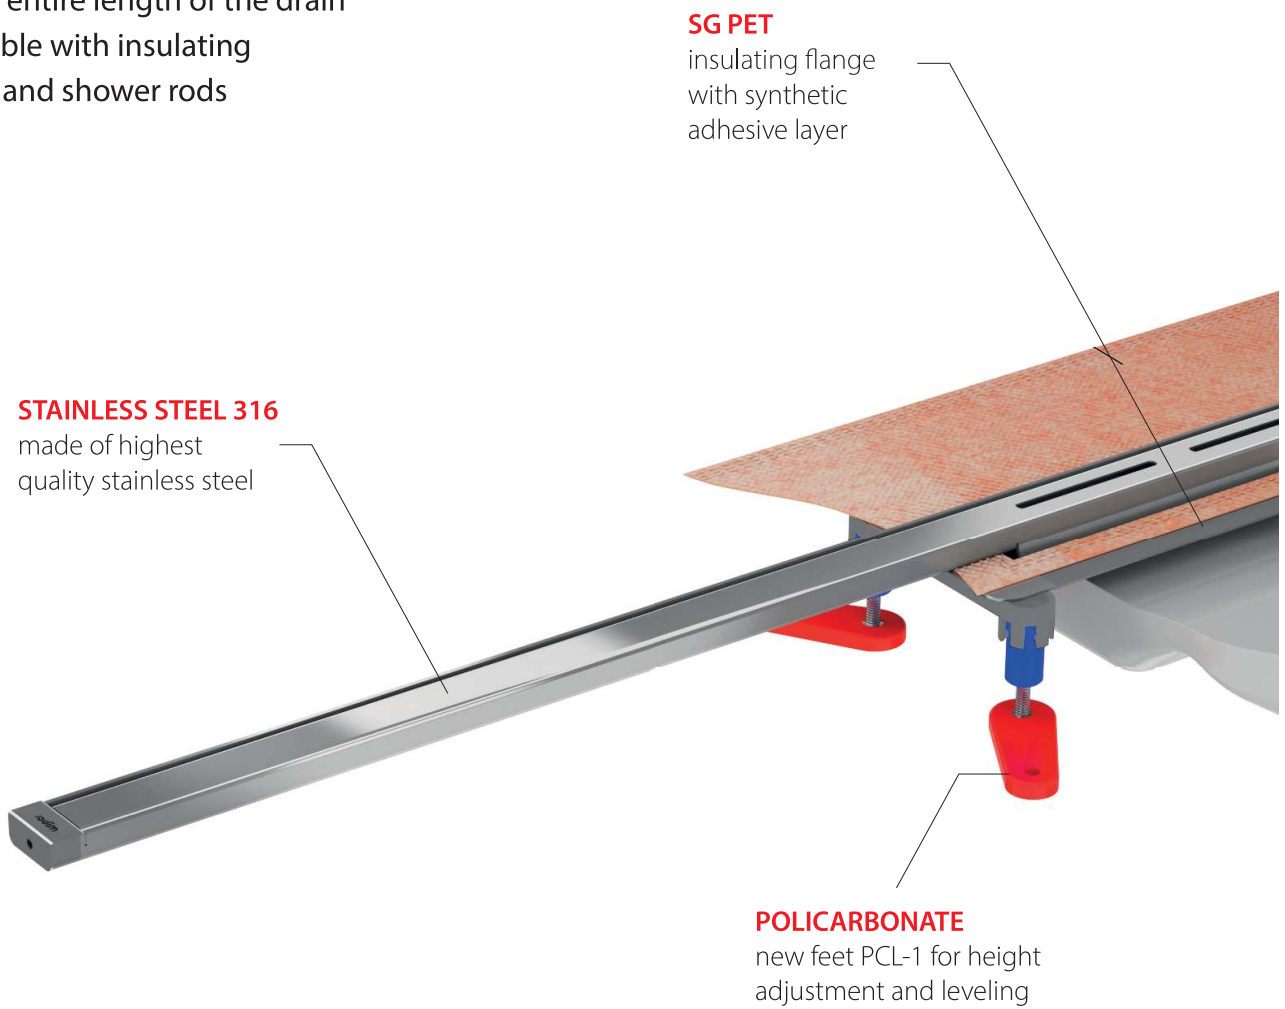

INTENSI 316

NEW

linear shower drain

linear shower drain WIPER

INTENSI 316 UNO

- modern design
- highest quality of workmanship
- can be cut to the required length
- very low construction height
- linear drain for water collection over the entire length of the drain
- compatible with insulating systems and shower rods

DOUBLE FLOW
Double water
drainage system

LIN / LAN
Various grating patterns

SUPER POLER No.8
SATIN BRUSH
SATIN MATT
The highest quality
of polishing available

FLEX MEMBRANE
Elastic sealing membrane

100% PP HOSTALLEN
BEAN single waste trap

REDUCTION ø40 / ø50
reduction tube

linear shower drain WIPER

INTENSI 316 DUO

- modern design
- highest quality of workmanship
- can be cut to the required length
- very low construction height
- linear drain for water collection over the entire length of the drain
- compatible with insulating systems and shower rods

LIN / LAN
Various grating patterns

DOUBLE FLOW
Double water drainage system

SUPER POLER No.8
SATIN BRUSH
SATIN MATT
The highest quality of polishing available

FLEX MEMBRANE
Elastic sealing membrane

100% PP HOSTALLEN
BEAN double waste trap