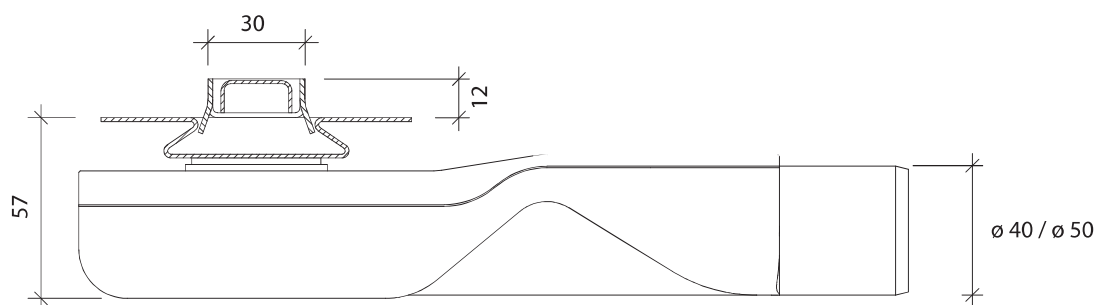

INTENSI 316

NEW

linear shower drain

linear shower drain WIPER

INTENSI 316 UNO

- modern design
- highest quality of workmanship
- can be cut to the required length
- very low construction height
- linear drain for water collection over the entire length of the drain
- compatible with insulating systems and shower rods

DOUBLE FLOW
Double water
drainage system

LIN / LAN
Various grating patterns

SUPER POLER No.8
SATIN BRUSH
SATIN MATT
The highest quality
of polishing available

FLEX MEMBRANE
Elastic sealing membrane

100% PP HOSTALLEN
BEAN single waste trap

REDUCTION ø40 / ø50
reduction tube

linear shower drain WIPER

INTENSI 316 DUO

- modern design
- highest quality of workmanship
- can be cut to the required length
- very low construction height
- linear drain for water collection over the entire length of the drain
- compatible with insulating systems and shower rods