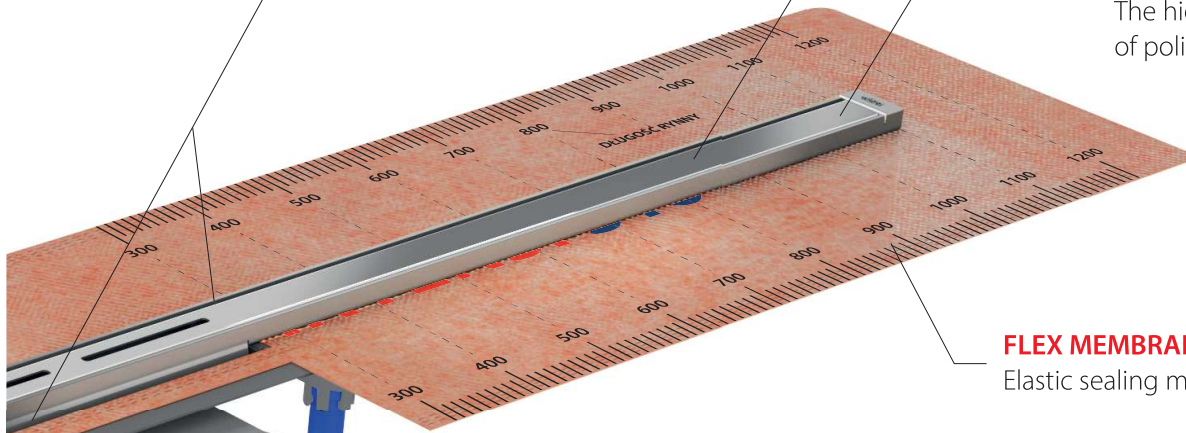

INTENSI 316

NEW

linear shower drain

linear shower drain WIPER

INTENSI 316 UNO

- modern design
- highest quality of workmanship
- can be cut to the required length
- very low construction height
- linear drain for water collection over the entire length of the drain
- compatible with insulating systems and shower rods

DOUBLE FLOW
Double water
drainage system

LIN / LAN
Various grating patterns

SUPER POLER No.8
SATIN BRUSH
SATIN MATT
The highest quality
of polishing available

FLEX MEMBRANE
Elastic sealing membrane

100% PP HOSTALLEN
BEAN single waste trap

REDUCTION ø40 / ø50
reduction tube

linear shower drain WIPER

INTENSI 316 DUO

- modern design
- highest quality of workmanship
- can be cut to the required length
- very low construction height
- linear drain for water collection over the entire length of the drain
- compatible with insulating systems and shower rods

LIN / LAN
Various grating patterns

DOUBLE FLOW
Double water drainage system

SUPER POLER No.8
SATIN BRUSH
SATIN MATT
The highest quality of polishing available

FLEX MEMBRANE
Elastic sealing membrane

100% PP HOSTALLEN
BEAN double waste trap