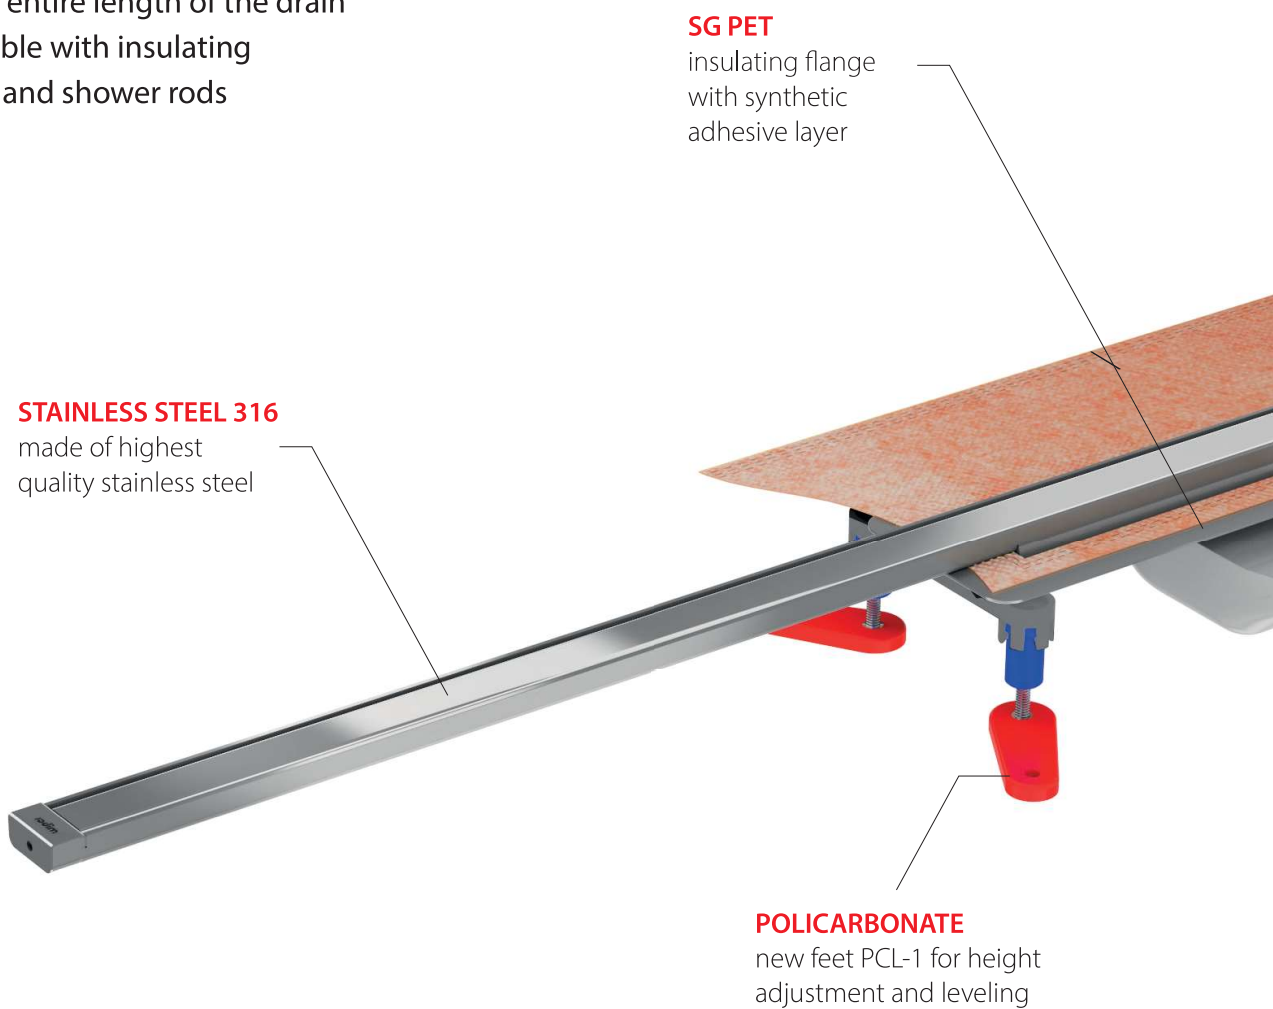

INTENSI 316

NEW

linear shower drain

linear shower drain WIPER

INTENSI 316 UNO

- modern design
- highest quality of workmanship
- can be cut to the required length
- very low construction height
- linear drain for water collection over the entire length of the drain
- compatible with insulating systems and shower rods

DOUBLE FLOW
Double water
drainage system

LIN / LAN
Various grating patterns

SUPER POLER No.8
SATIN BRUSH
SATIN MATT
The highest quality
of polishing available

FLEX MEMBRANE
Elastic sealing membrane

100% PP HOSTALLEN
BEAN single waste trap

REDUCTION ø40 / ø50
reduction tube

linear shower drain WIPER

INTENSI 316 DUO

- modern design
- highest quality of workmanship
- can be cut to the required length
- very low construction height
- linear drain for water collection over the entire length of the drain
- compatible with insulating systems and shower rods

LIN / LAN
Various grating patterns

DOUBLE FLOW
Double water drainage system

SUPER POLER No.8
SATIN BRUSH
SATIN MATT
The highest quality of polishing available

FLEX MEMBRANE
Elastic sealing membrane

100% PP HOSTALLEN
BEAN double waste trap