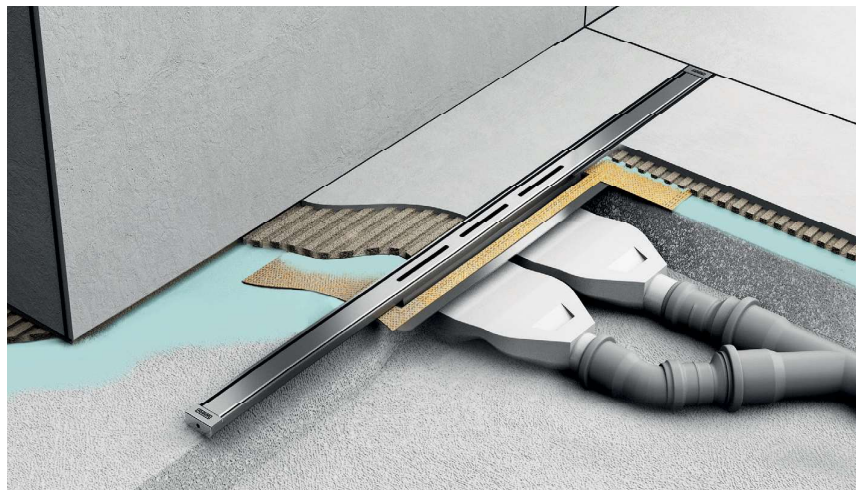

REDUCTION $\varnothing 40 / \varnothing 50$
reduction tube