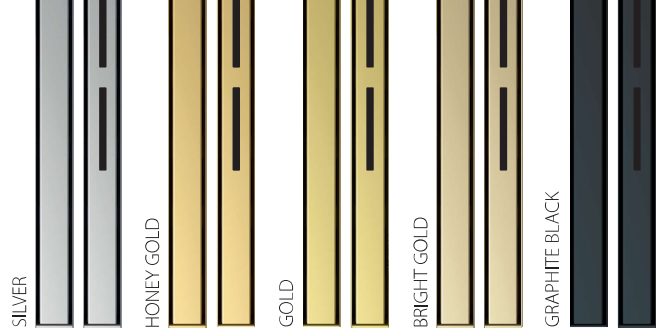

INTENSI 316

NEW

linear shower drain

linear shower drain WIPER

INTENSI 316 UNO

- modern design
- highest quality of workmanship
- can be cut to the required length
- very low construction height
- linear drain for water collection over the entire length of the drain
- compatible with insulating systems and shower rods

DOUBLE FLOW
Double water
drainage system

LIN / LAN
Various grating patterns

SUPER POLER No.8
SATIN BRUSH
SATIN MATT
The highest quality
of polishing available

FLEX MEMBRANE
Elastic sealing membrane

100% PP HOSTALLEN
BEAN single waste trap

REDUCTION ø40 / ø50
reduction tube

linear shower drain WIPER

INTENSI 316 DUO

- modern design
- highest quality of workmanship
- can be cut to the required length
- very low construction height
- linear drain for water collection over the entire length of the drain
- compatible with insulating systems and shower rods

LIN / LAN
Various grating patterns

DOUBLE FLOW
Double water drainage system

SUPER POLER No.8
SATIN BRUSH
SATIN MATT
The highest quality of polishing available

FLEX MEMBRANE
Elastic sealing membrane

100% PP HOSTALLEN
BEAN double waste trap