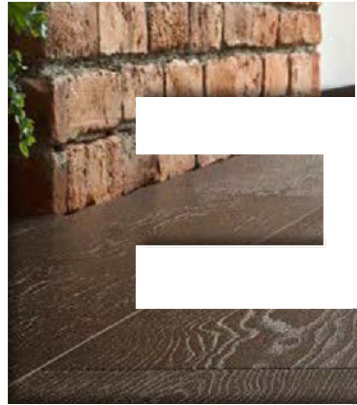

- DESIGN STUDIO -

A DESIGN
STUDIO.