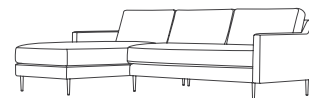

-180-

sofa 2,5-seater

-200-

sofa 3,5-seater

-230-

# ALVA

Scandic Collection

Height: 88 cm  
Depth: 90 cm  
Seat height: 51 cm  
Seat depth: 57 cm  
Legs height: 17 cm

armchair

-78-

pouf

-65x65-

sofa 2-seater

-180-

sofa 3-seater

-210-

corner

-260-

# DISCOVERY

Scandic Collection

Height: 85 cm  
Depth: 103 cm  
Seat height: 48 cm  
Seat depth: 66 cm  
Legs height: 9 cm

armchair

-96-

loveseat

-135-

loveseat-no arms