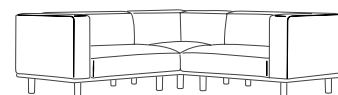

# HAMAR

Scandic Collection

Height: 75 cm  
Depth: 90 cm  
Seat height: 41 cm  
Seat depth: 66 cm  
Legs height: 14 cm

loveseat

-125-

sofa 2-seater

-160-

sofa 2,5-seater

-200-

chaise

-204-

corner

-232-