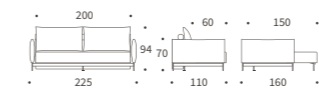

Cubed Wood

Design by Per Weiss, Oliver & Lukas WeissKrogh 2009, 2015

Bed sizes 90 x 200 cm, 140 x 200 cm and 160 x 200 cm | No-zag Spring with high resilient foam comfort, see page 156 | Legs in lacquered oak | Optional headrest | Shown in size 140 cm in 565 Twist Granite | Shown fabrics: 2-4 weeks delivery time | Other fabric options with 6-8 weeks delivery time, see page 163 | Scan the QR code to see additional features at our website

Aslak

Design by Per Weiss, Oliver & Lukas WeissKrogh 2014

Bed sizes 120 x 200 cm and 140 x 200 cm | Metal frame with beech wood slats | Nordic mattress with Soft Spring comfort, see page 160 | Legs in lacquered oak | Back frame cover included | Optional seat frame cover | Bedding box | Detachable and washable frame covers | Page 74: Shown in size 140 cm in 535 Bouclé Forest Green | Page 75: Shown in size 120 cm in 507 Elegance Burned Curry | 2-4 weeks delivery time | See all fabric options, page 163 | Scan the QR code to see additional features at our website

Ghia Laser

Design by Per Weiss 2007, 2016

Bed size 80 x 210 cm | Metal frame with Pocket Spring comfort, see page 156 | Laser legs matt black steel | Shown in 318 Cordufine Beige with Laser legs | Shown fabrics: 2-4 weeks delivery time | Other fabric options with 13-15 weeks delivery time, see page 163 | Scan the QR code to see additional features at our website

Malloy

Design by Per Weiss 2020

Bed size 150 x 200 cm | Ottoman size 75 x 100 cm | Metal frame with Pocket Spring Dual comfort, see page 156 | Legs in matt black steel | Bedding box | Shown in 579 Kenya Gravel | Shown fabrics: 2-4 weeks delivery time | Other fabric options with 13-15 weeks delivery time, see page 163 | Scan the QR code to see additional features at our website