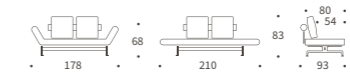

Aslak

Design by Per Weiss, Oliver & Lukas WeissKrogh 2014

Bed sizes 120 x 200 cm and 140 x 200 cm | Metal frame with beech wood slats | Nordic mattress with Soft Spring comfort, see page 160 | Legs in lacquered oak | Back frame cover included | Optional seat frame cover | Bedding box | Detachable and washable frame covers | Page 74: Shown in size 140 cm in 535 Bouclé Forest Green | Page 75: Shown in size 120 cm in 507 Elegance Burned Curry | 2-4 weeks delivery time | See all fabric options, page 163 | Scan the QR code to see additional features at our website

Aslak is part of the Multifunctionals assortment and has several options of mattress comfort and cover styles, see page 160-161

Ghia Chrome

Design by Per Weiss 2007

Bed size 80 x 210 cm | Metal frame with Pocket Spring comfort, see page 156 | Chrome legs in chromed steel | Shown in 551 Faunal Brown | Shown fabrics: 2-4 weeks delivery time | Other fabric options with 13-15 weeks delivery time, see page 163 | Scan the QR code to see additional features at our website

Ghia Laser

Design by Per Weiss 2007, 2016

Bed size 80 x 210 cm | Metal frame with Pocket Spring comfort, see page 156 | Laser legs matt black steel | Shown in 318 Cordufine Beige with Laser legs | Shown fabrics: 2-4 weeks delivery time | Other fabric options with 13-15 weeks delivery time, see page 163 | Scan the QR code to see additional features at our website

Malloy

Design by Per Weiss 2020

Bed size 150 x 200 cm | Ottoman size 75 x 100 cm | Metal frame with Pocket Spring Dual comfort, see page 156 | Legs in matt black steel | Bedding box | Shown in 579 Kenya Gravel | Shown fabrics: 2-4 weeks delivery time | Other fabric options with 13-15 weeks delivery time, see page 163 | Scan the QR code to see additional features at our website