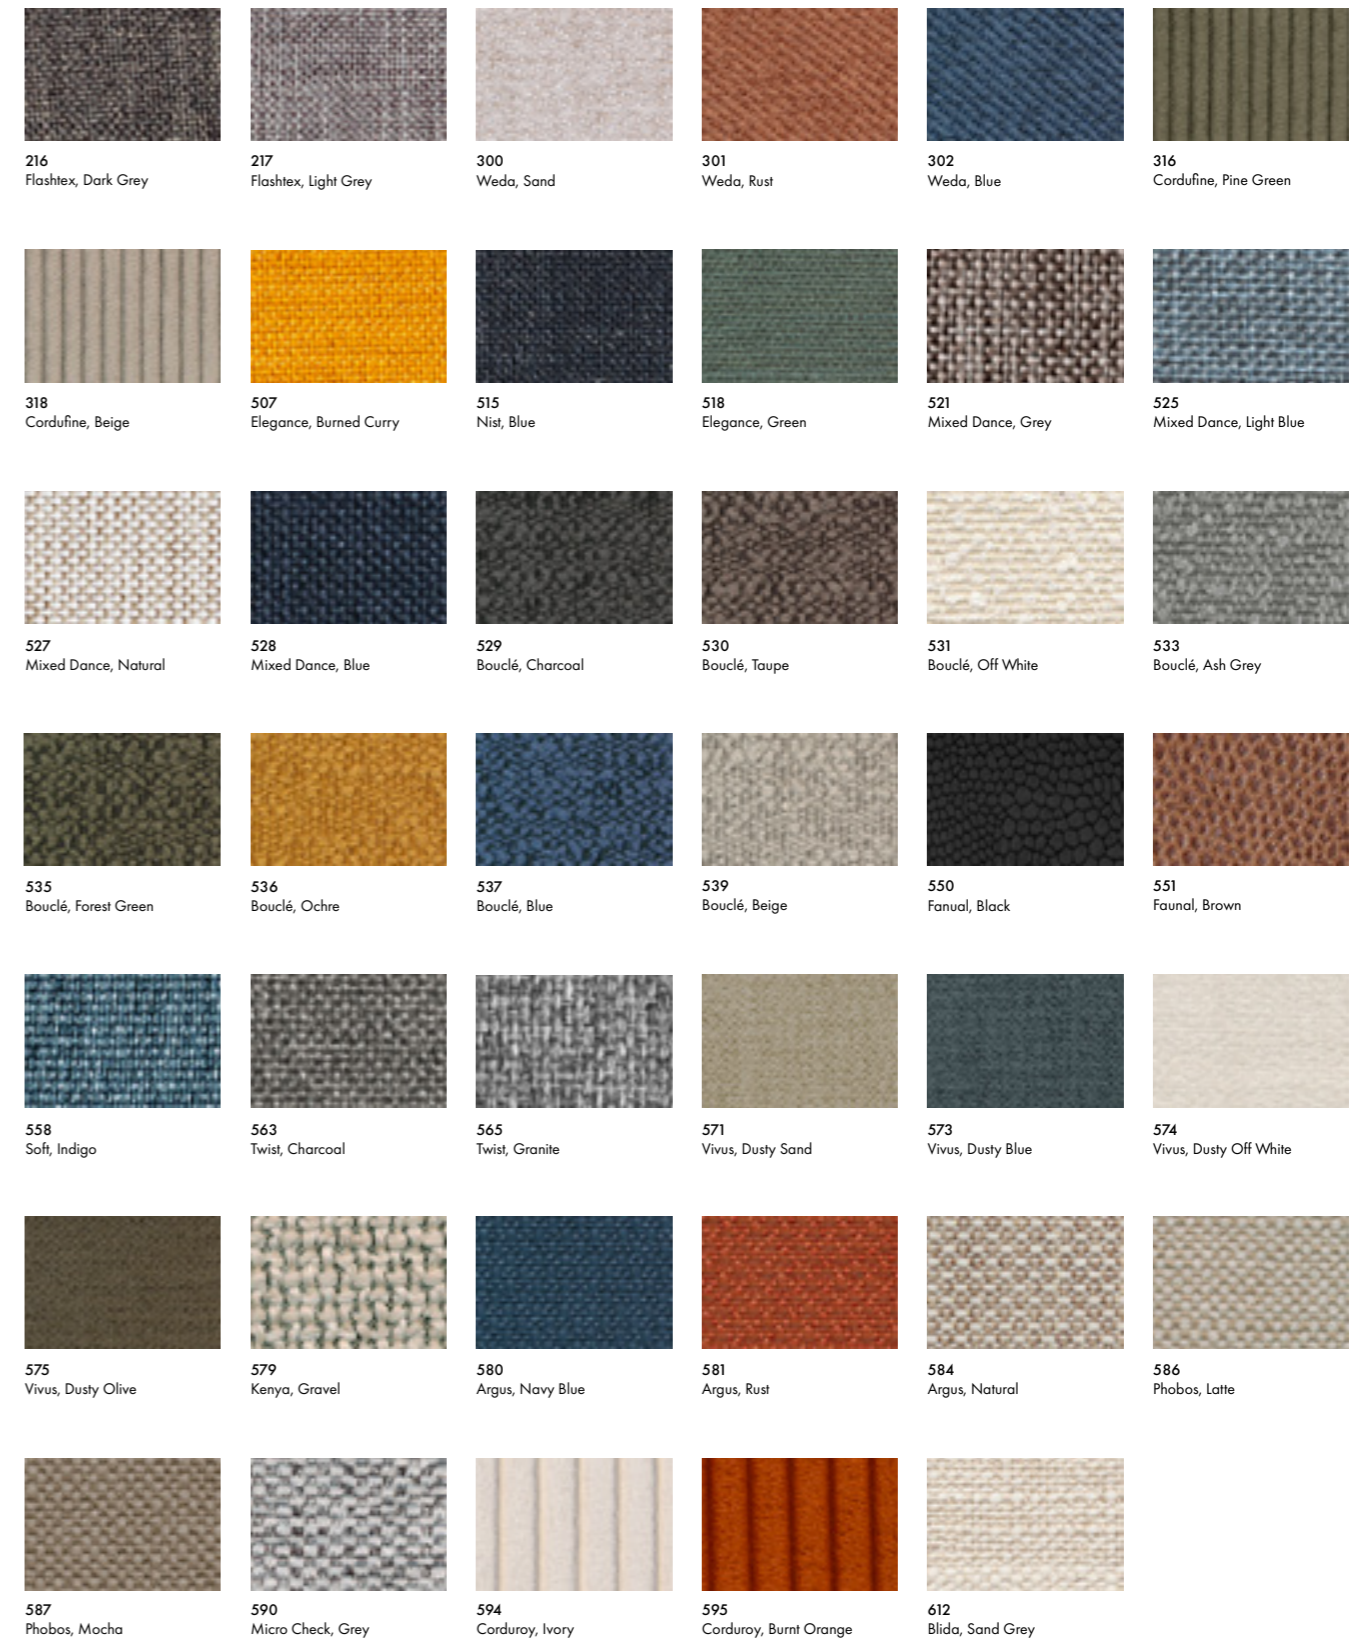

For detailed fabric information please scan the QR code.

Name	Composition	Color fastness to light (scale 1-5)	Color fastness to rubbing (scale 1-5)	Martindale	OEKO-TEX®
Argus	100 % Recycled Polyester	4-5	4-5	67.000	•
Bouclé	55% Recycled polyester / 45% Polyester	5	4-5	27.000	•
Blida	80 % Polyester / 20 % Linen	4-5	4-5	200.000	•
Cordufine	85 % Polyester / 15 % Polyamide	4-5	5	100.000	•
Corduroy	100% Polyester	4-5	4	109.000	•
Elegance	100 % Polyester	4-5	4-5	60.000	•
Faunal	80 % Polyester / 17,5% Leather / 2,5 % Polyurethane	4-5	4	56.000	
Flashtex	100 % Polyester	4-5	4	116.000	•
Kenya	100 % Polyester	4-5	4-5	119.000	•
Micro Check	100 % Polyester	4-5	4-5	27.000	•
Mixed Dance	100 % Polyester	4-5	5	85.500	•
Nist	96 % Polyester / 4 % Linen	4-5	5	141.500	
Phobos	100 % Polyester	4-5	4-5	100.000	•
Soft	100 % Polyester	4-5	5	100.000	•
Twist	100 % Polyester	4-5	5	36.000	•
Weda	100 % Polyester	4-5	4-5	100.000	
Vivus	100 % Recycled Polyester	4-5	4-5	78.000	•

Cleaning advisory

Fabrics: Machine washable at 30 degrees Celsius.

Leather looks: Wipe with a moist cloth, do not dry clean.

Please visit innovationliving.com for further information or scan the QR code below.

Please note that the printed presentation of the fabric texture and colors may vary from the actual fabric.