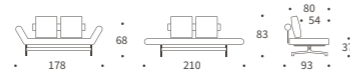

Ghia Chrome

Design by Per Weiss 2007

Bed size 80 x 210 cm | Metal frame with Pocket Spring comfort, see page 156 | Chrome legs in chromed steel | Shown in 551 Faunal Brown | Shown fabrics: 2-4 weeks delivery time | Other fabric options with 13-15 weeks delivery time, see page 163 | Scan the QR code to see additional features at our website