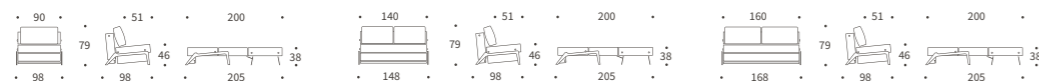

INNOVATION LIVING™

The Danish sofa bed specialist established in 1971

Expand Your
Living Space
In Style

Dublexo Frej & Eik Oak

Design by Per Weiss, Oliver & Lukas WeissKrogh 2011, 2015

Bed size 115 x 210 cm | Chair size 115 x 90 cm | Metal frame with Pocket Spring Dual comfort, see page 156 | Legs shown in lacquered oak | Shown in 527 Mixed Dance Natural | Shown fabrics: 2-4 weeks delivery time | Other fabric options with 13-15 weeks delivery time, see page 163 | Scan the QR code to see additional features at our website

Cubed Wood

Design by Per Weiss, Oliver & Lukas WeissKrogh 2009, 2015

Bed sizes 90 x 200 cm, 140 x 200 cm and 160 x 200 cm | No-zag Spring with high resilient foam comfort, see page 156 | Legs in lacquered oak | Optional headrest | Shown in size 140 cm in 565 Twist Granite | Shown fabrics: 2-4 weeks delivery time | Other fabric options with 6-8 weeks delivery time, see page 163 | Scan the QR code to see additional features at our website

Aslak

Design by Per Weiss, Oliver & Lukas WeissKrogh 2014

Bed sizes 120 x 200 cm and 140 x 200 cm | Metal frame with beech wood slats | Nordic mattress with Soft Spring comfort, see page 160 | Legs in lacquered oak | Back frame cover included | Optional seat frame cover | Bedding box | Detachable and washable frame covers | Page 74: Shown in size 140 cm in 535 Bouclé Forest Green | Page 75: Shown in size 120 cm in 507 Elegance Burned Curry | 2-4 weeks delivery time | See all fabric options, page 163 | Scan the QR code to see additional features at our website