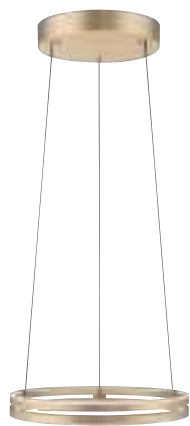

3 x LED-Board 13W, 1560LM 2700-5000K
aluminium, aluminium body

Pendant light

PURE Surface 2302-97

W 2,5 | H 100-150 | L 160

1 x LED-Board 25W, 2650LM 3000K
aluminium, bronze body

40-350 cm

Pendant light
PURE E-Loop 2550-15
Ø 50 | H 40-350
1 x LED-Board 20W, 2050LM
1 x LED-Board 20W, 2050LM
2700-5000K
aluminium, grey body

40-350 cm

Pendant light
PURE E-Loop 2550-60
Ø 50 | H 40-350
1 x LED-Board 20W, 2050LM
1 x LED-Board 20W, 2050LM
2700-5000K
aluminium, brass matt body

40-350 cm

Pendant light
PURE E-Loop 2551-18
Ø 70,1 | H 40-350
1 x LED-Board 22W, 2240LM
1 x LED-Board 22W, 2240LM
2700-5000K
aluminium, black body