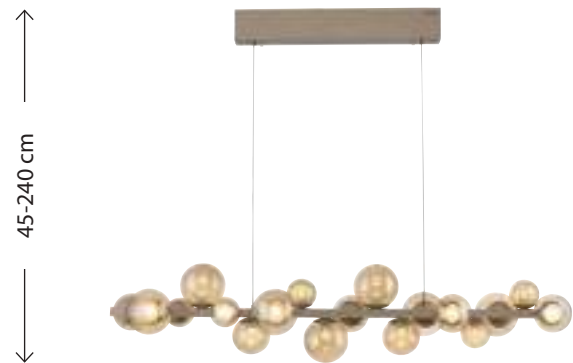

Pendant light
PURE E-Popup 2557-97
W 29,5 | H 45-240 | L 120
18 x LED-Board 1,8W, 3888LM 2700-5000K
glass, bronze body