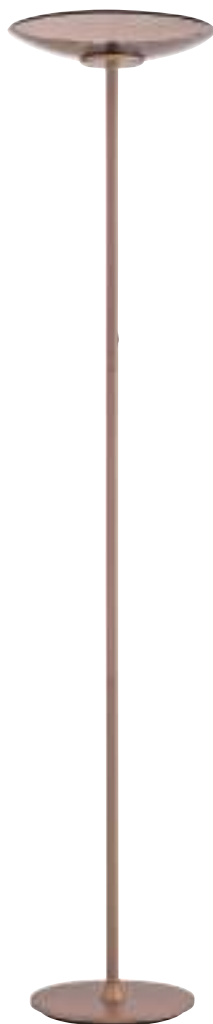

1 x LED-Board 3,8W, 580LM

2700K

aluminium, bronze body

60-240 cm

Pendant light

PURE E-Moon 2195-97

Ø 50 | H 60-240

1 x LED-Board 10W, 1100LM

1 x LED-Board 8W, 800LM

2700-5000K

glass, bronze body

Pendant light
PURE Moon 2193-97
 Ø 32 | W 32 | H 80-200 | L 140
 3 x LED-Board 11,9W, 1246LM
 3 x LED-Board 3,8W, 580LM
 2700K
 glass, bronze body

Ceiling light
PURE Moon 6094-97
 Ø 32 | H 8,3
 1 x LED-Board 13,4W, 1373LM
 1 x LED-Board 4,3W, 680LM
 2700K
 glass, bronze body

Ceiling light
PURE Moon 6095-97
 Ø 50 | H 11,5
 1 x LED-Board 19,5W, 2050LM
 1 x LED-Board 6,2W, 945LM
 2700K
 glass, bronze body

Floor lamp
PURE Moon 594-97
 Ø 32 | H 180
 1 x LED-Board 9W, 940LM
 1 x LED-Board 9W, 1200LM
 2700K
 aluminium, bronze body

Wall and ceiling light
PURE Moon 9594-97
 Ø 32 | H 8,3
 1 x LED-Board 14,4W, 1517LM 2700K
 glass, bronze body

Table lamp
PURE Moon 4594-97
 Ø 32 | H 6,6
 1 x LED-Board 9W, 1300LM 2700K
 aluminium, bronze body