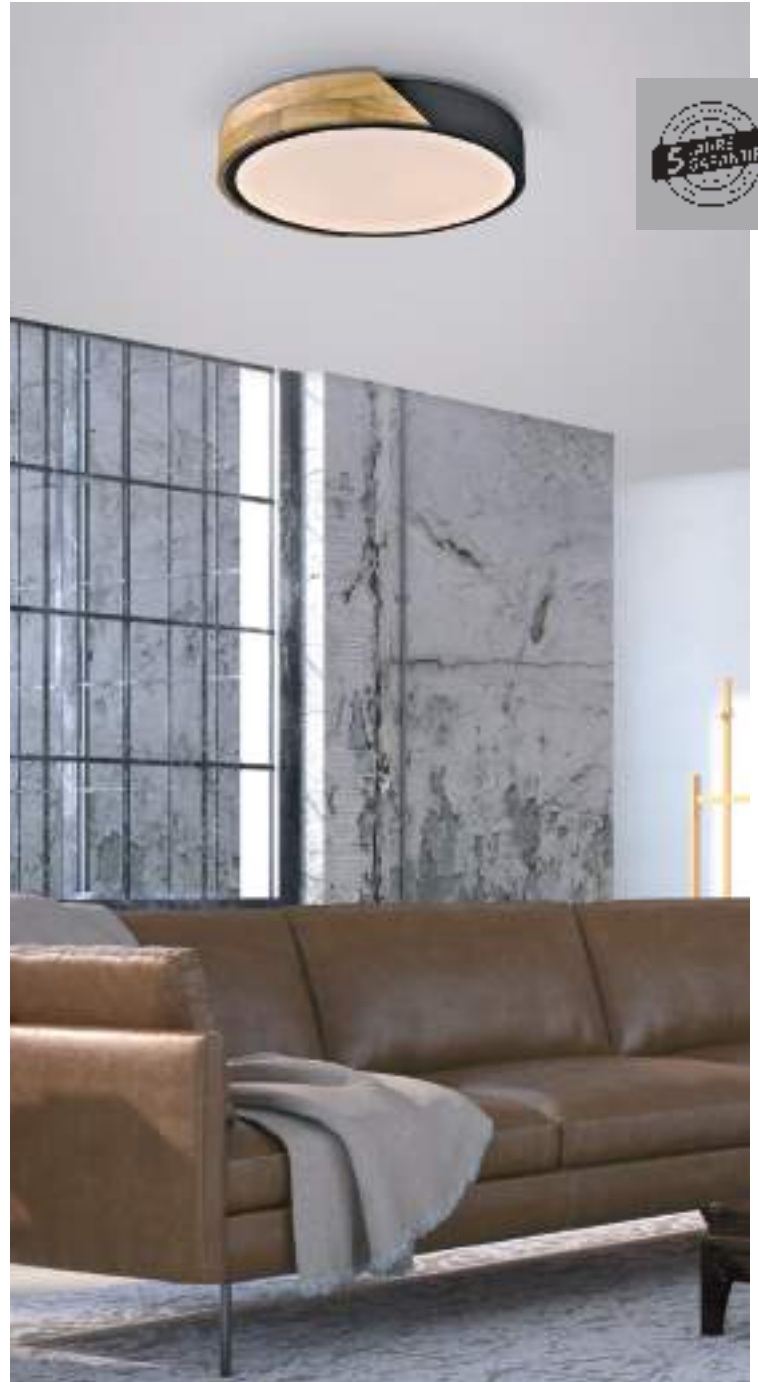

Ceiling light
BILA 14288-16
Ø 32 | H 5,5
1 x LED-Board 24W, 2520LM 3000K
iron, white wood body

LED

Ceiling light
BILA 14288-18
Ø 32 | H 5,5
1 x LED-Board 24W, 2520LM 3000K
iron, black wood body

LED

Ceiling light
BILA 14289-16
W 32 | H 5,5 | L 32
1 x LED-Board 24W, 2520LM 3000K
iron, white wood body

LED

Ceiling light
BILA 14289-18
W 32 | H 5,5 | L 32
1 x LED-Board 24W, 2520LM 3000K
iron, black wood body

LED