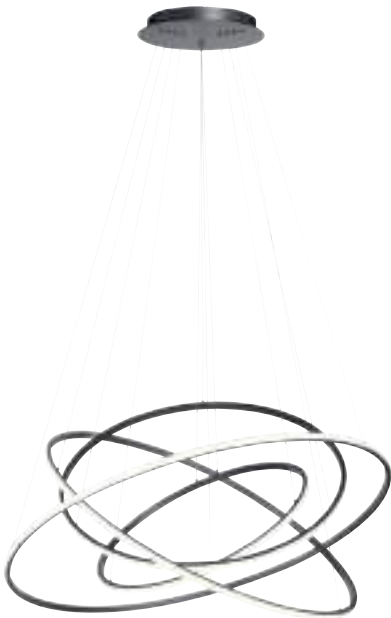

Pendant light
TESSARA 2124-60
Ø 61,3-109 | W 61,3-109 |
H 100-300 | L 61,3-109
1 x LED-Board 97W,
2800LM 2700-5000K
iron, brass matt body